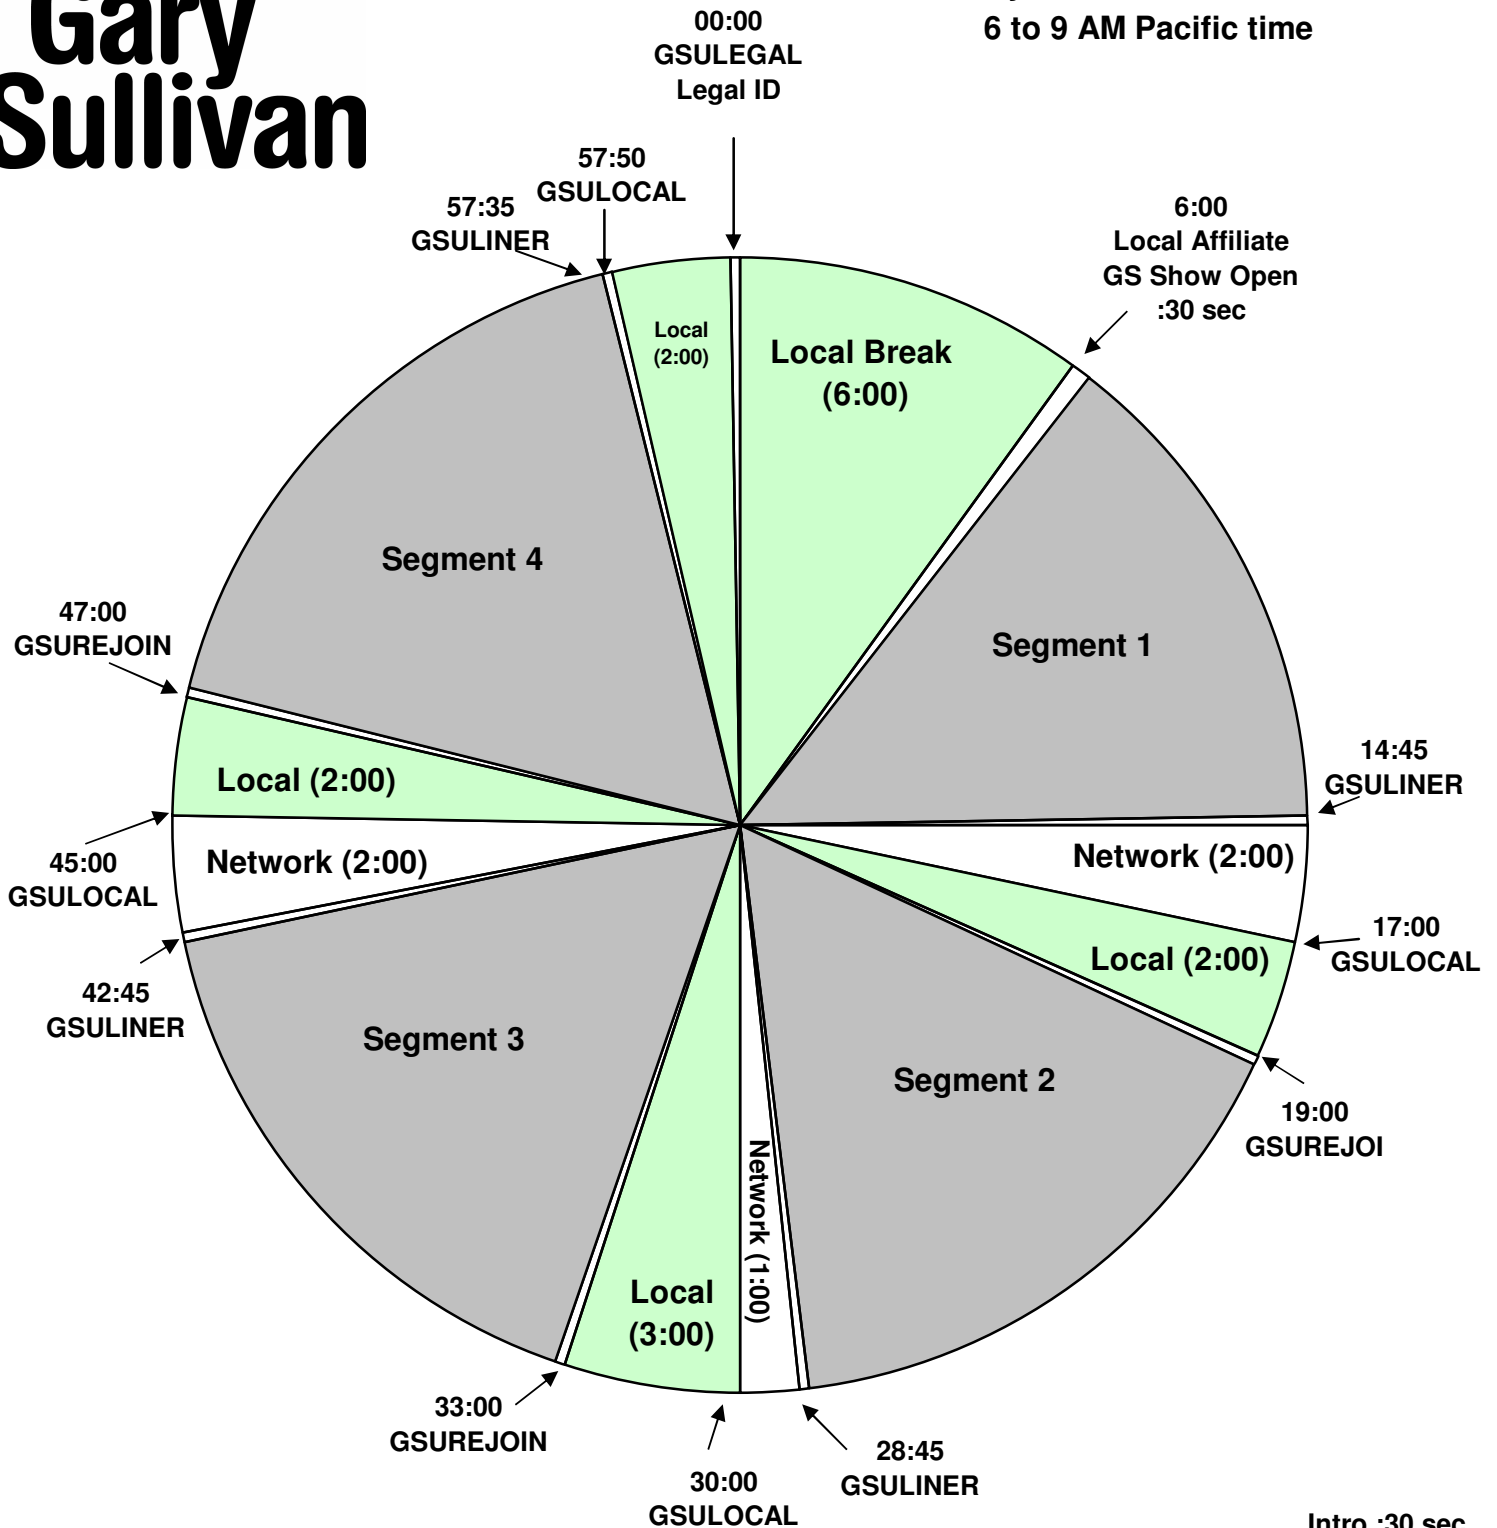

SUNDAY PROGRAM CLOCK

Effective November 3, 2013

Premiere XDS PRO4-P Satellite

Sunday: 9 AM to 12 PM Eastern,

6 to 9 AM Pacific time

For Technical Assistance call:
Premiere Network Operations Center: 800-276-4431
Technical Info: <http://engineering.premiereradio.com>

Intro :30 sec
Bumpers :15 sec
Rejoins :10 sec
Hard timed breaks at 30:00,
45:00 and 57:50